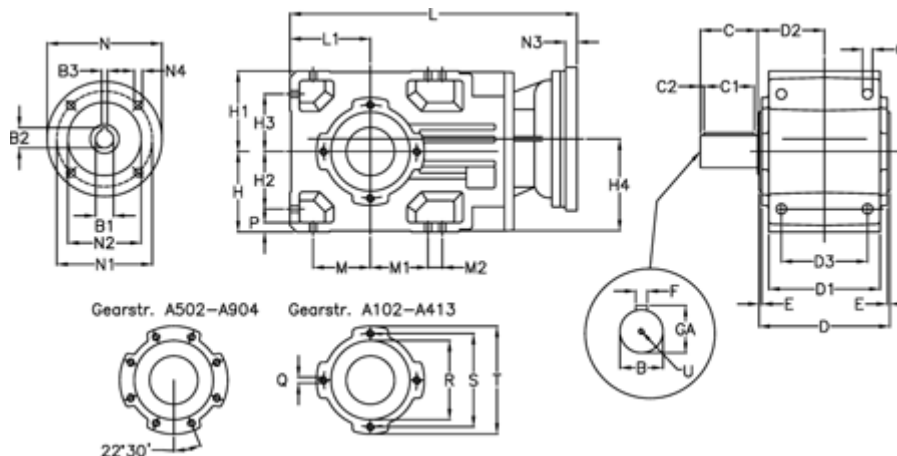

Article number: 29600101861225  
 Description: Bevel helical gearbox  
 A102UR-18,6-P71B5

## Measures

B = 25	D1 = 95	H1 = 70	M2 = 0	Q = M8x12
B1 = 14	D2 = 63.0	H2 = 50	N = 160	R = 80
B2 = 16.3	D3 = 75	H3 = 50	N1 = 130	S = 100
B3 = 5	Description = A102UR-xx-P71 B5	H4 = 83.0	N2 = 110	T = 120
C = 45	E = 3.0	L = 282.5	N3 = -	U = M8x19
C1 = 35	F = 8	L1 = 70	N4 = M8x16	
C2 = 5.0	GA = 28	M = 50	O = 9.5	
D = 117	H = 70	M1 = 50	P = 9	